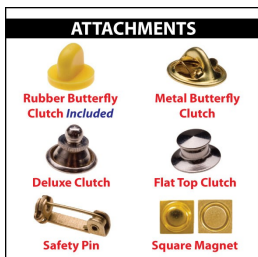

Colors: Brushed Brass, Stainless Steel

IMPLP125

Imprinted Lapel Pin, Full Colour Print, Epoxy Surface, Up to 1.25 Inches

These lapel pins are perfect if you're looking for pins with colour detail. The epoxy protects from scratching and gives a luster look. Free artwork & proof.

Colors: Brushed Brass, Stainless Steel

Imprinted Lapel Pin, Full Colour Print, Epoxy Surface, Up to 1.5 Inches

These lapel pins are perfect if you're looking for pins with colour detail. The epoxy protects from scratching and gives a luster look. Free artwork & proof.

Colors: Brushed Brass, Stainless Steel

Optional Attachments

Optional Lapel Pin Attachments

Lapel pins come with a rubber butterfly clutch but we have other attachment options available. Contact us for a quote for optional attachment prices.