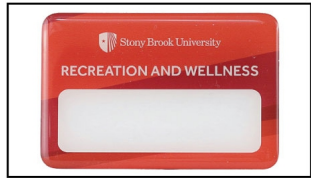

jaymie@thebadgeman.ca
www.thebadgeman.ca

1-866-435-8808 / 416-579-5988

An Image Magnetics Website

PMM3-3

Domed Reusable Magnetic Name Badges, Full Colour Logo, Up to 3" Sq. Inches

Custom shaped domed reusable magnetic name badges can be personalized with write on wipe off pens or clear Avery adhesive removeable labels. Pin back available.