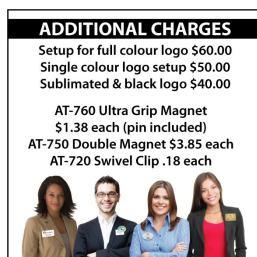

Additional Charges & Free Stuff

Free Artwork, Free Mock Up, Free Proof, Fast Professional Service, Rush Service Possible, Taxes And Shipping Extra. Made in Canada. Quality guaranteed. We ship anywhere.