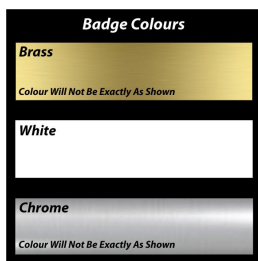

Colors: Gold, Silver

10	25	50	100	250	500
36.10	26.30	22.00	19.80	17.75	15.81

MF-101

Metal Frame Badge, Printed Inserts w Logo, Engraved Names, .75" x 2.75"

Quality metal name badge, Hot stamped logo. Pin back included, magnet extra. Quality guaranteed. Free artwork, free mock up, free proof, we ship anywhere.

Colors: Gold, Silver

10	25	50	100	250	500
13.40	11.15	10.10	9.40	8.60	7.85

MF-102

Metal Frame Badge, Printed Inserts With Logo, Engraved Names, 3" x 1"

Quality metal name badge, Hot stamped logo. Pin back included, magnet extra. Quality guaranteed. Free artwork, free mock up, free proof, we ship anywhere.

Colors: Gold, Silver

10	25	50	100	250	500
14.70	12.45	11.40	10.70	9.90	9.15

MF-103

Metal Frame Badge, Printed Inserts With Logo, Engraved Names, 3" x 1.5"

Quality metal name badge, Hot stamped logo. Pin back included, magnet extra. Quality guaranteed. Free artwork, free mock up, free proof, we ship anywhere.

Colors: Gold, Silver

10	25	50	100	250	500
16.20	13.95	12.90	12.20	11.40	10.65

Badge Colours

Name Badge Colours

Chrome or Brass Plated Steel 0.020 Thick or White Aluminum 0.025 Thick. We Can Print Solid Colour Backgrounds on Sublimated Badges.