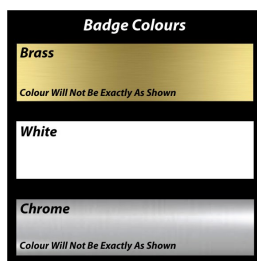

Colors: Brass, Chrome Silver, White Aluminum

10	25	50	100	250	500
24.95	16.00	11.95	9.85	8.45	7.30

BB-103FC

Metal Name Badge With Full Colour Logo And Personalization, 2.75" x 1.5"

Quality metal name badge, digitally printed logo. Pin back included, magnet extra. Quality guaranteed. Free artwork, free mock up, free proof, we ship anywhere.

Colors: Brass, Chrome Silver, White Aluminum

10	25	50	100	250	500
26.30	17.35	13.20	11.00	9.50	8.25

BB-104FC

Metal Name Badge With Full Colour Logo And Personalization, 2.5" x 1-3/8"

Quality metal name badge, digitally printed logo. Pin back included, magnet extra. Quality guaranteed. Free artwork, free mock up, free proof, we ship anywhere.

Colors: Brass, Chrome Silver, White Aluminum

10	25	50	100	250	500
24.90	17.36	13.36	11.22	9.85	8.60

BB-112FC

Metal Window Badge With Full Colour Logo, 2-7/8" x 1-5/8" x 1/2" Window

Quality metal name badge, digitally printed logo. Pin back included, magnet extra. Quality guaranteed. Free artwork, free mock up, free proof, we ship anywhere.

Colors: Brass, Chrome Silver

10	25	50	100	250	500
25.25	16.30	12.25	10.10	8.65	7.50

Badge Colours

Name Badge Colours

Chrome or Brass Plated Steel 0.020 Thick or White Aluminum 0.025 Thick. We Can Print Solid Colour Backgrounds on Sublimated Badges.