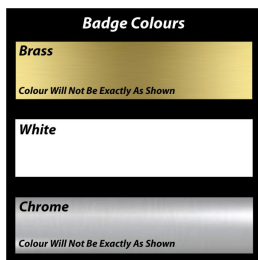

Colors: Brass, Chrome Silver, White Aluminum

Alex Nesci

50	100	250	500	1000	0
11.15	9.61	8.73	7.68	6.68	0.00

BB-102

Metal Name Badge With One Colour Logo And Personalization, 1" x 3"

Quality metal name badge, logo printed one colour. Pin back included, magnet extra. Quality guaranteed. Free artwork, free mock up, free proof, we ship anywhere.

Quality metal name badge, logo printed one colour. Pin back included, magnet extra. Quality guaranteed. Free artwork, free mock up, free proof, we ship anywhere.

Colors: Brass, Chrome Silver, White Aluminum

50	100	250	500	1000	0
11.78	10.19	9.28	8.16	7.11	0.00

Metal Window Badge With One Colour Logo, 2-7/8" x 1-5/8" x 1/2" Window

Quality metal name badge, logo printed one colour. Pin back included, magnet extra. Quality guaranteed. Free artwork, free mock up, free proof, we ship anywhere.

Colors: Brass, Chrome Silver

50	100	250	500	1000	0
8.83	7.75	7.14	6.30	5.50	0.00

Badge Colours

Name Badge Colours

Chrome or Brass Plated Steel 0.020 Thick or White Aluminum 0.025 Thick. We Can Print Solid Colour Backgrounds on Sublimated Badges.