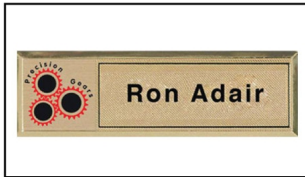

Metal Name Badge Catalogue

**Put Your
Logo On It!**

www.thebadgeman.ca

**Put Your
Logo On It!**

**For Worry Free
Professional
Service
And Great Prices
I Call Jaymie At
The Badge Man
Canada**

**Free Artwork
Free Proof,
Fast Professional
Service
Made In Canada
Quality Guaranteed
We Ship Anywhere**

1-866-435-8808 / 416-579-5988

jaymie@thebadgeman.ca

An Image Magnetics Website