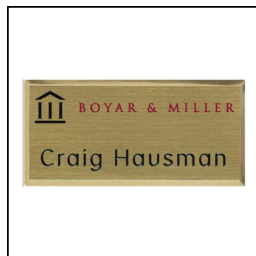

10	25	50	100	250	500
13.03	12.33	11.69	11.13	10.62	10.07